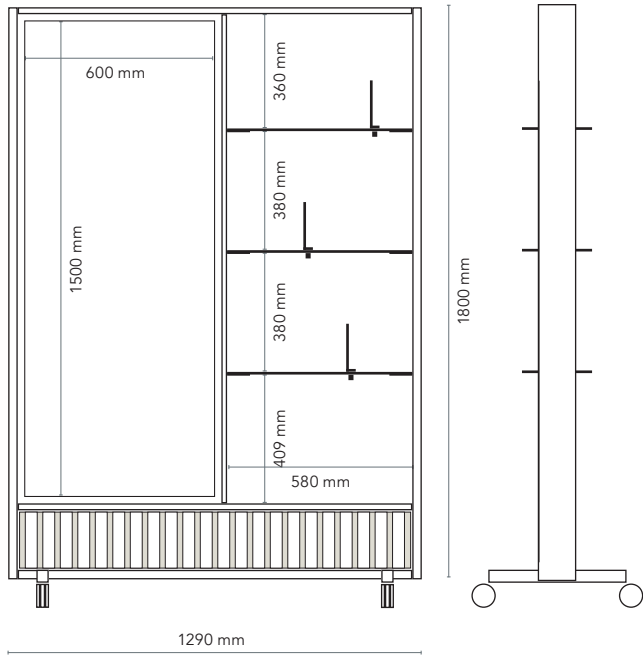

Dynamic Wood Acoustic Shelf & Botanic

Dimensions

With shelves

bottom: panel w. wood slat & sound dampening
PET felt
top: shelves & glass board of choice
(bookends optional)