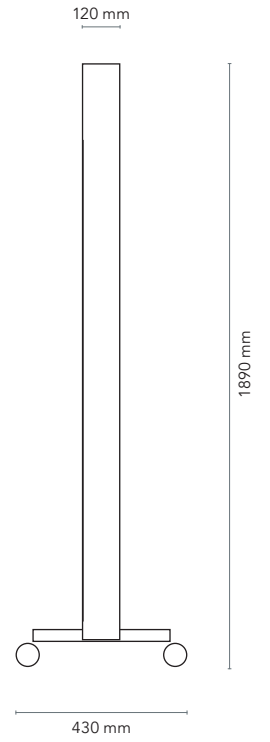

Dynamic Fabric Acoustic Full Coverage

Dimensions

Front

bottom: fabric covered acoustic panel
top: glass board of choice

Back

full height: fabric covered acoustic panels

Side

Dynamic Fabric Acoustic Shelf & Botanic