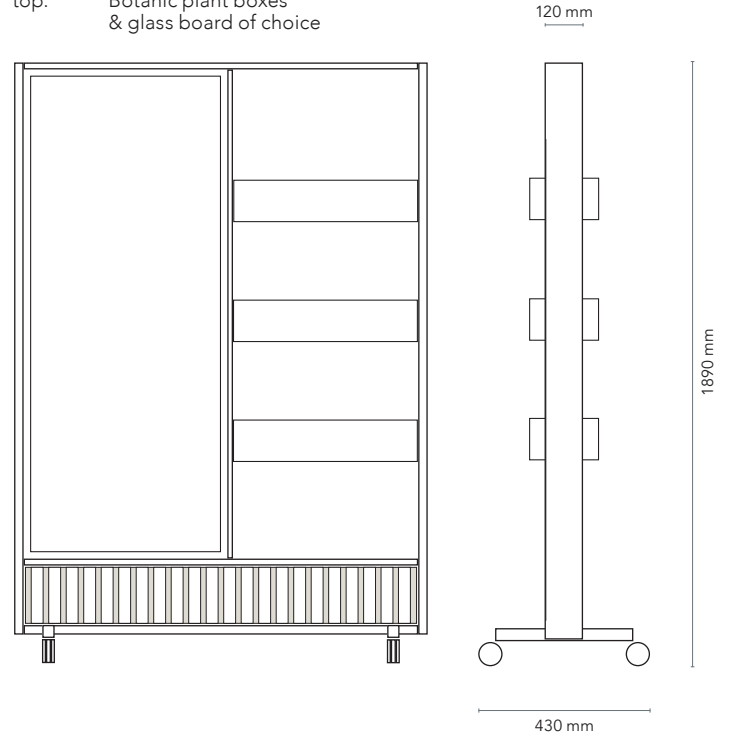

With Botanic plant boxes

bottom: panel w. wood slat & sound dampening
PET felt
top: Botanic plant boxes
& glass board of choice