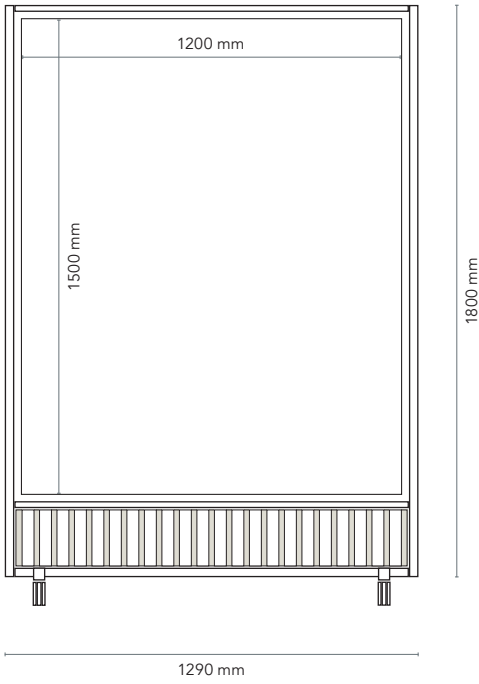

Dynamic Wood Acoustic Full Coverage Basic

Dimensions

Front

bottom: panel w. wood slats & PET felt
top: glass board of choice

Back

full height: panel w. wood slats & PET felt

Side

Dynamic Wood Acoustic Full Coverage Double ^{NEW}