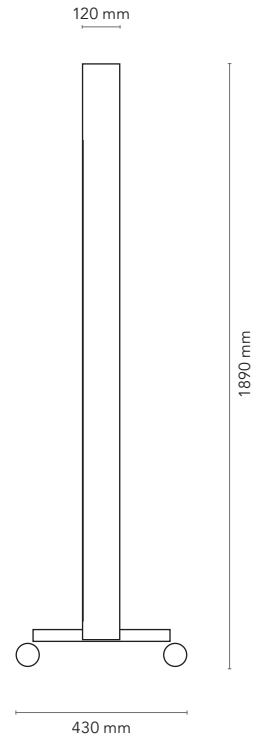

Dynamic Wood Acoustic Full Coverage Basic

Dimensions

Front

bottom: panel w. wood slats & PET felt
top: glass board of choice

Back

full height: panel w. wood slats & PET felt

Side

Dynamic Wood Acoustic Full Coverage Double ^{NEW}