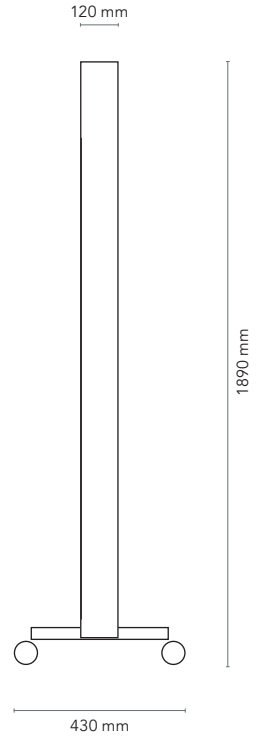

Dynamic Wood Acoustic Full Coverage Double ^{NEW}

Dimensions

Front

bottom: panel w. wood slats & PET felt
top: glass board of choice

Back

bottom: panel w. wood slats & PET felt
top: glass board of choice

Side