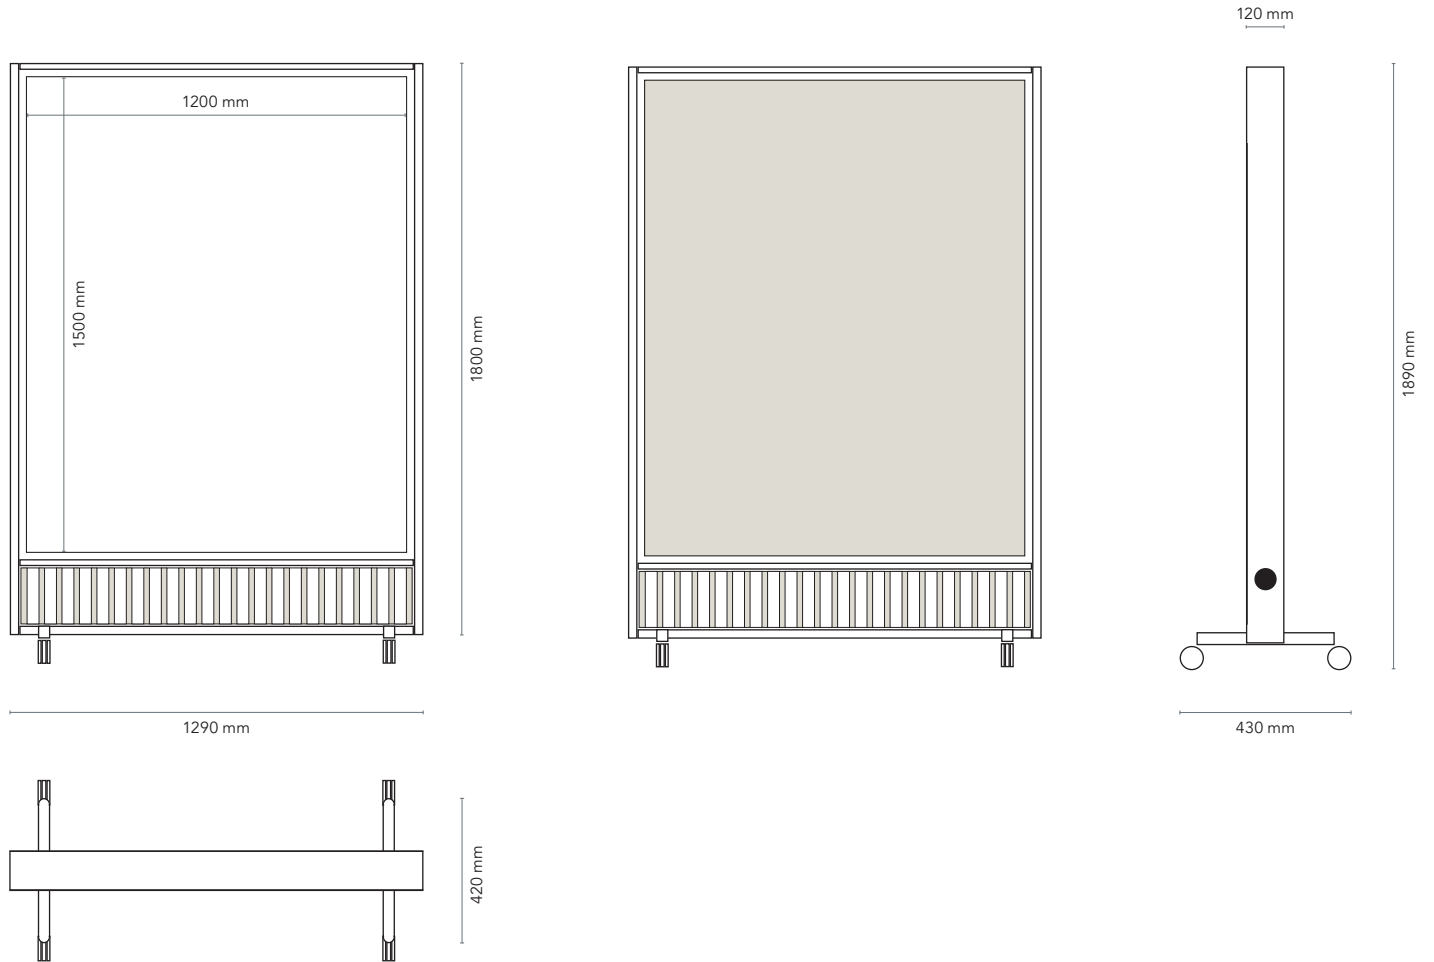

Dynamic Wood Acoustic Full Coverage LCD

Dimensions

Front
bottom: panel w. wood slat & PET felt
top: glass board of choice

Back
Sound dampening PET felt panel for LCD installation

Side
Cable entry at bottom