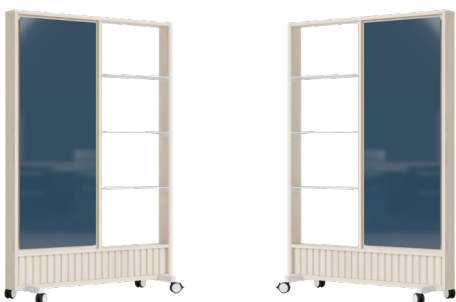

With Botanic plant boxes

bottom: panel w. wood slat & sound dampening
PET felt
top: Botanic plant boxes
& glass board of choice