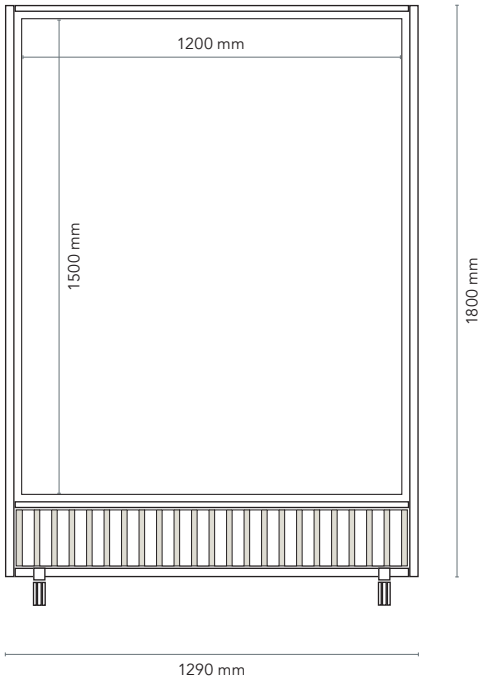

Dynamic Wood Acoustic Full Coverage Double ^{NEW}

Dimensions

Front

bottom: panel w. wood slats & PET felt
top: glass board of choice