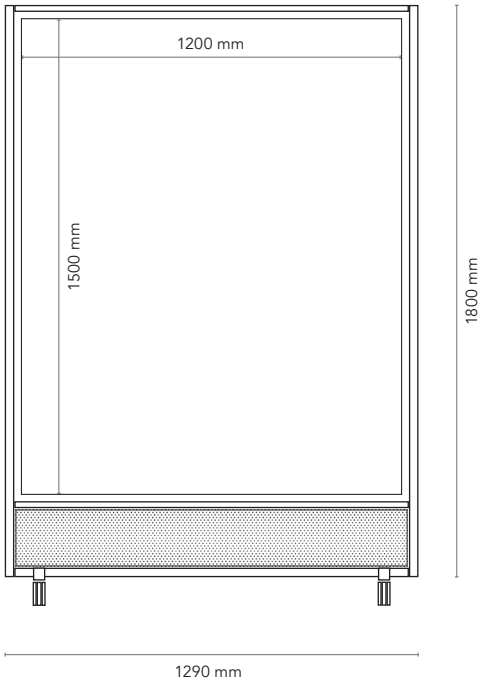

Dynamic Fabric Acoustic Full Coverage

Dimensions

Front

bottom: fabric covered acoustic panel
top: glass board of choice

Back

full height: fabric covered acoustic panels

Side

Dynamic Fabric Acoustic Shelf & Botanic