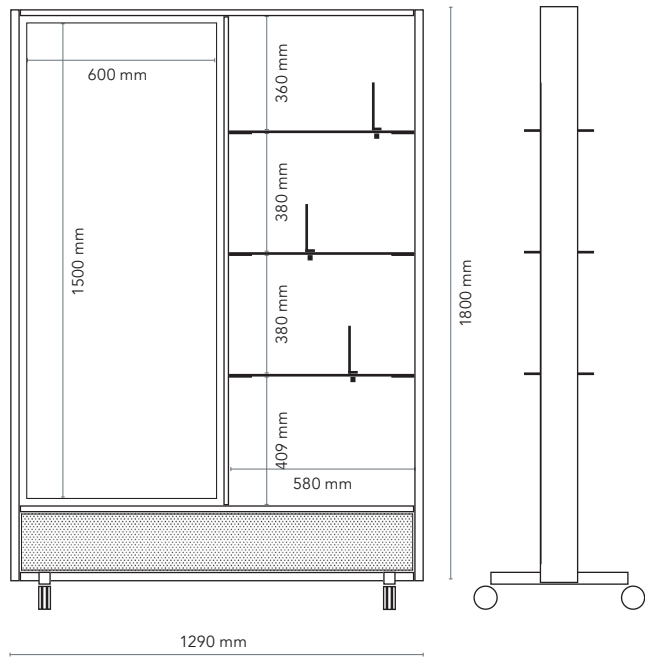

Dynamic Fabric Acoustic Shelf & Botanic

Dimensions

With shelves

bottom: fabric covered acoustic panel
top: shelves & glass board of choice