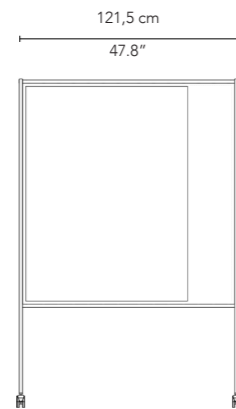

The Solid Teacher