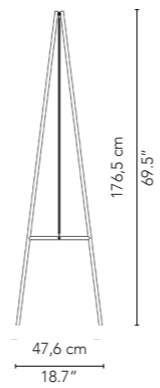

The Solid Professor