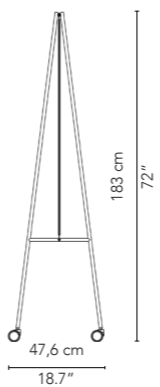

The Solid Professor