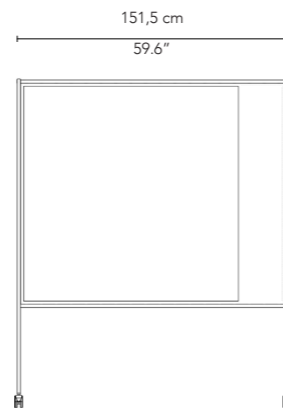

The Solid Professor