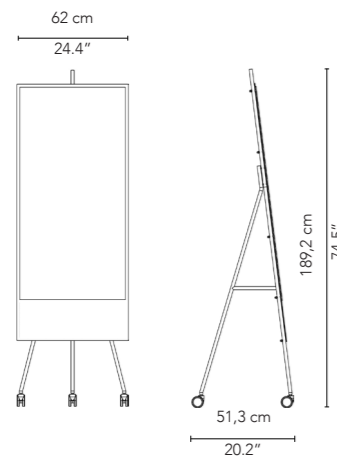

With casters (optional)

The Solid Runner