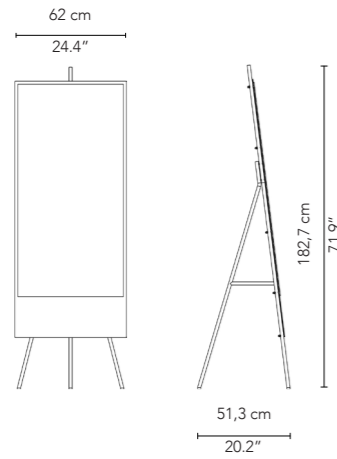

Without casters (standard)

The Solid Runner