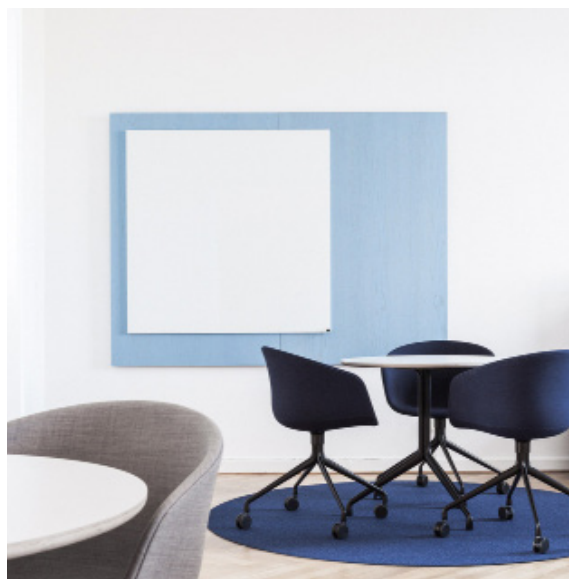

MATT

inspiration