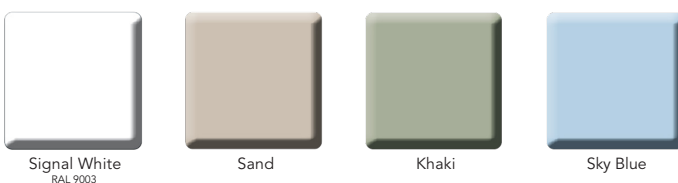

Item no.	Description	Dimensions	Weight
		Glass	Total size
	White steel (RAL 9003) with Pure White glass	W x H mm	W x H x D mm kg
Glossy glass			
COARAL9003	COACH magnetic glass board on matching mobile steel base (Pure White)	1200 x 1200	1250 x 1780 x 458 47,5
Matt glass			
COAMRAL9003	COACH <i>matt</i> magnetic, glass board on matching mobile steel base (Pure White)	1200 x 1200	1250 x 1780 x 458 47,5
		Glass	Total size
	Sand (≈) steel with Sand glass	W x H mm	W x H x D mm kg
Glossy glass			
COASAND	COACH magnetic glass board on matching mobile steel base (Sand)	1200 x 1200	1250 x 1780 x 458 47,5
Matt glass			
COAMSAND	COACH <i>matt</i> magnetic, glass board on matching mobile steel base (Sand)	1200 x 1200	1250 x 1780 x 458 47,5
		Glass	Total size
	Khaki (≈) steel with Khaki glass	W x H mm	W x H x D mm kg
Glossy glass			
COAKHAKI	COACH magnetic glass board on matching mobile steel base (Khaki)	1200 x 1200	1250 x 1780 x 458 47,5
Matt glass			
COAMKHAKI	COACH <i>matt</i> magnetic, glass board on matching mobile steel base (Khaki)	1200 x 1200	1250 x 1780 x 458 47,5
		Glass	Total size
	Sky Blue (≈) steel with Sky Blue glass	W x H mm	W x H x D mm kg
Glossy glass			
COASKYBLUE	COACH magnetic glass board on matching mobile steel base (Sky Blue)	1200 x 1200	1250 x 1780 x 458 47,5
Matt glass			
COAMSKYBLUE	COACH <i>matt</i> magnetic, glass board on matching mobile steel base (Sky Blue)	1200 x 1200	1250 x 1780 x 458 47,5
Add accessories with a Basic Kit (only available for purchase with a main CHAT BOARD® product):			
KITBLACK	Basic Kit Black	1 black marker pen, 3 black magnets	

Glass | Glossy / Matt

Steel