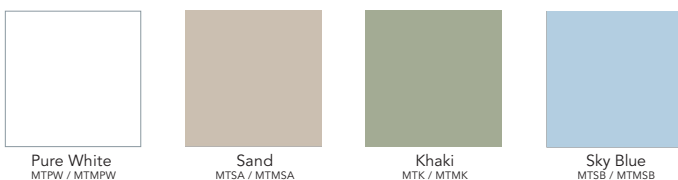

Glass | Glossy / Matt